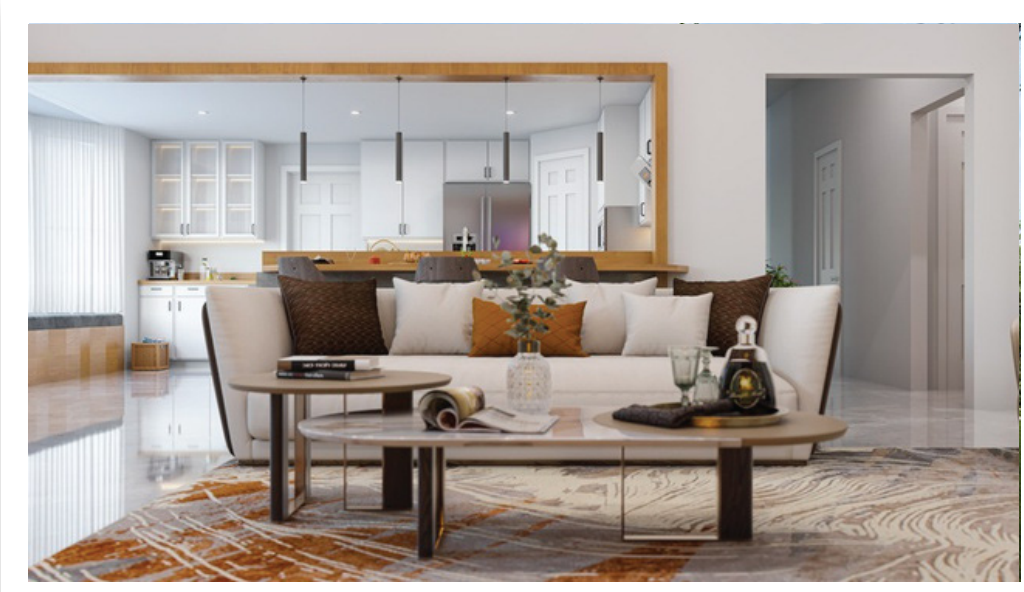

# HOME DESIGN RENDERING PORTFOLIO

EXTERIOR RENDERING & FLY-THROUGH PACKAGE AT **\$399**

[CLICK HERE TO WATCH THE FLY-THROUGH](#)

INTERIOR RENDERING AT **\$249/ROOM**

360° INTERIOR AT **\$299/ROOM**

**360°**