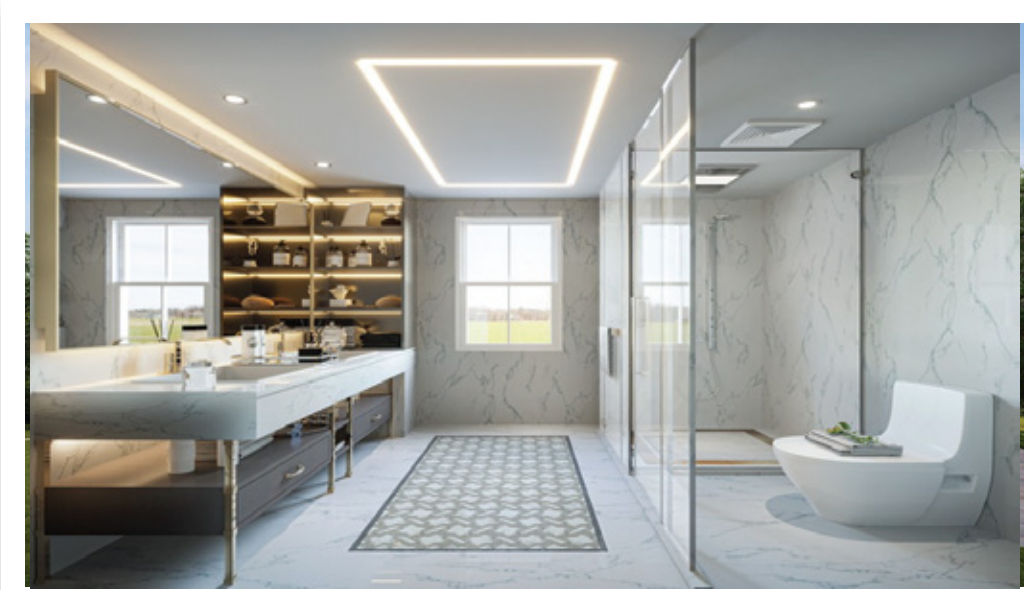

# HOME DESIGN RENDERING PORTFOLIO

EXTERIOR RENDERING & FLY-THROUGH PACKAGE AT **\$399**

[CLICK HERE TO WATCH THE FLY-THROUGH](#)

INTERIOR RENDERING AT **\$249/ROOM**

360° INTERIOR AT **\$299/ROOM**

**360°**